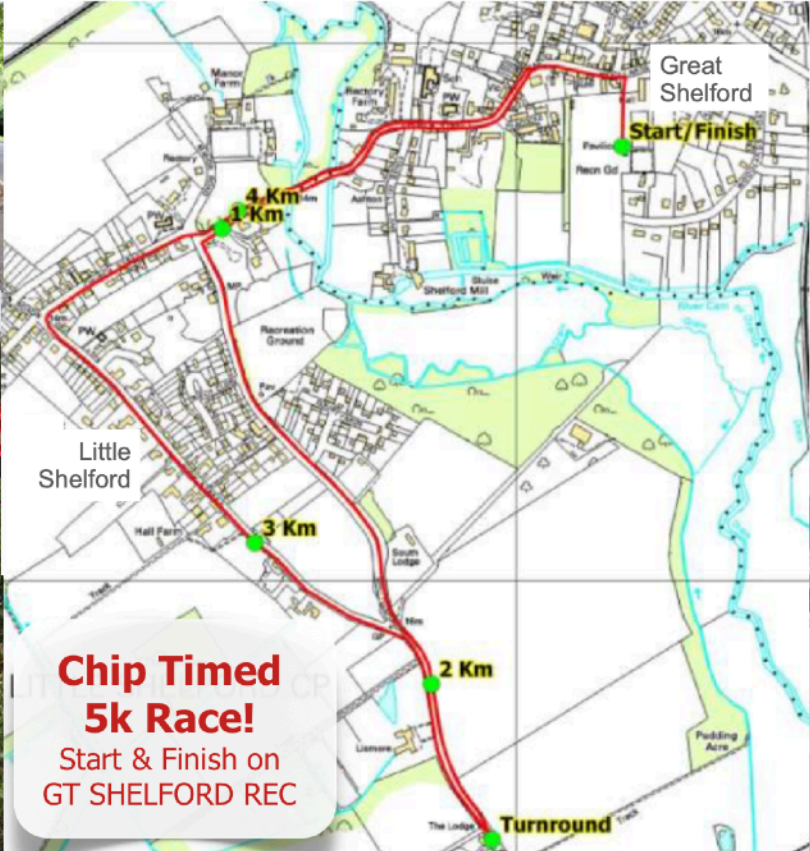

[www.ShelfordFunRun.co.uk](http://www.ShelfordFunRun.co.uk)  
10:30am 15 SEPT 2019 : Sign up online!

**Chip Timed  
5k Race!**  
Start & Finish on  
GT SHELFORD REC

There will be....

- COFFEE VAN
- TEA & CAKE STALL
- FOOD STANDS
- ICE CREAM VAN
- BOUNCY CASTLE
- ....and more!

Proceeds from the Shelford Fun Run will go towards **Great Shelford Playscape!**  
See the inspirational plans for inclusive & exciting outdoor play on our website, & follow us on social media!

 [ShelfordPlayscape](https://www.facebook.com/ShelfordPlayscape)